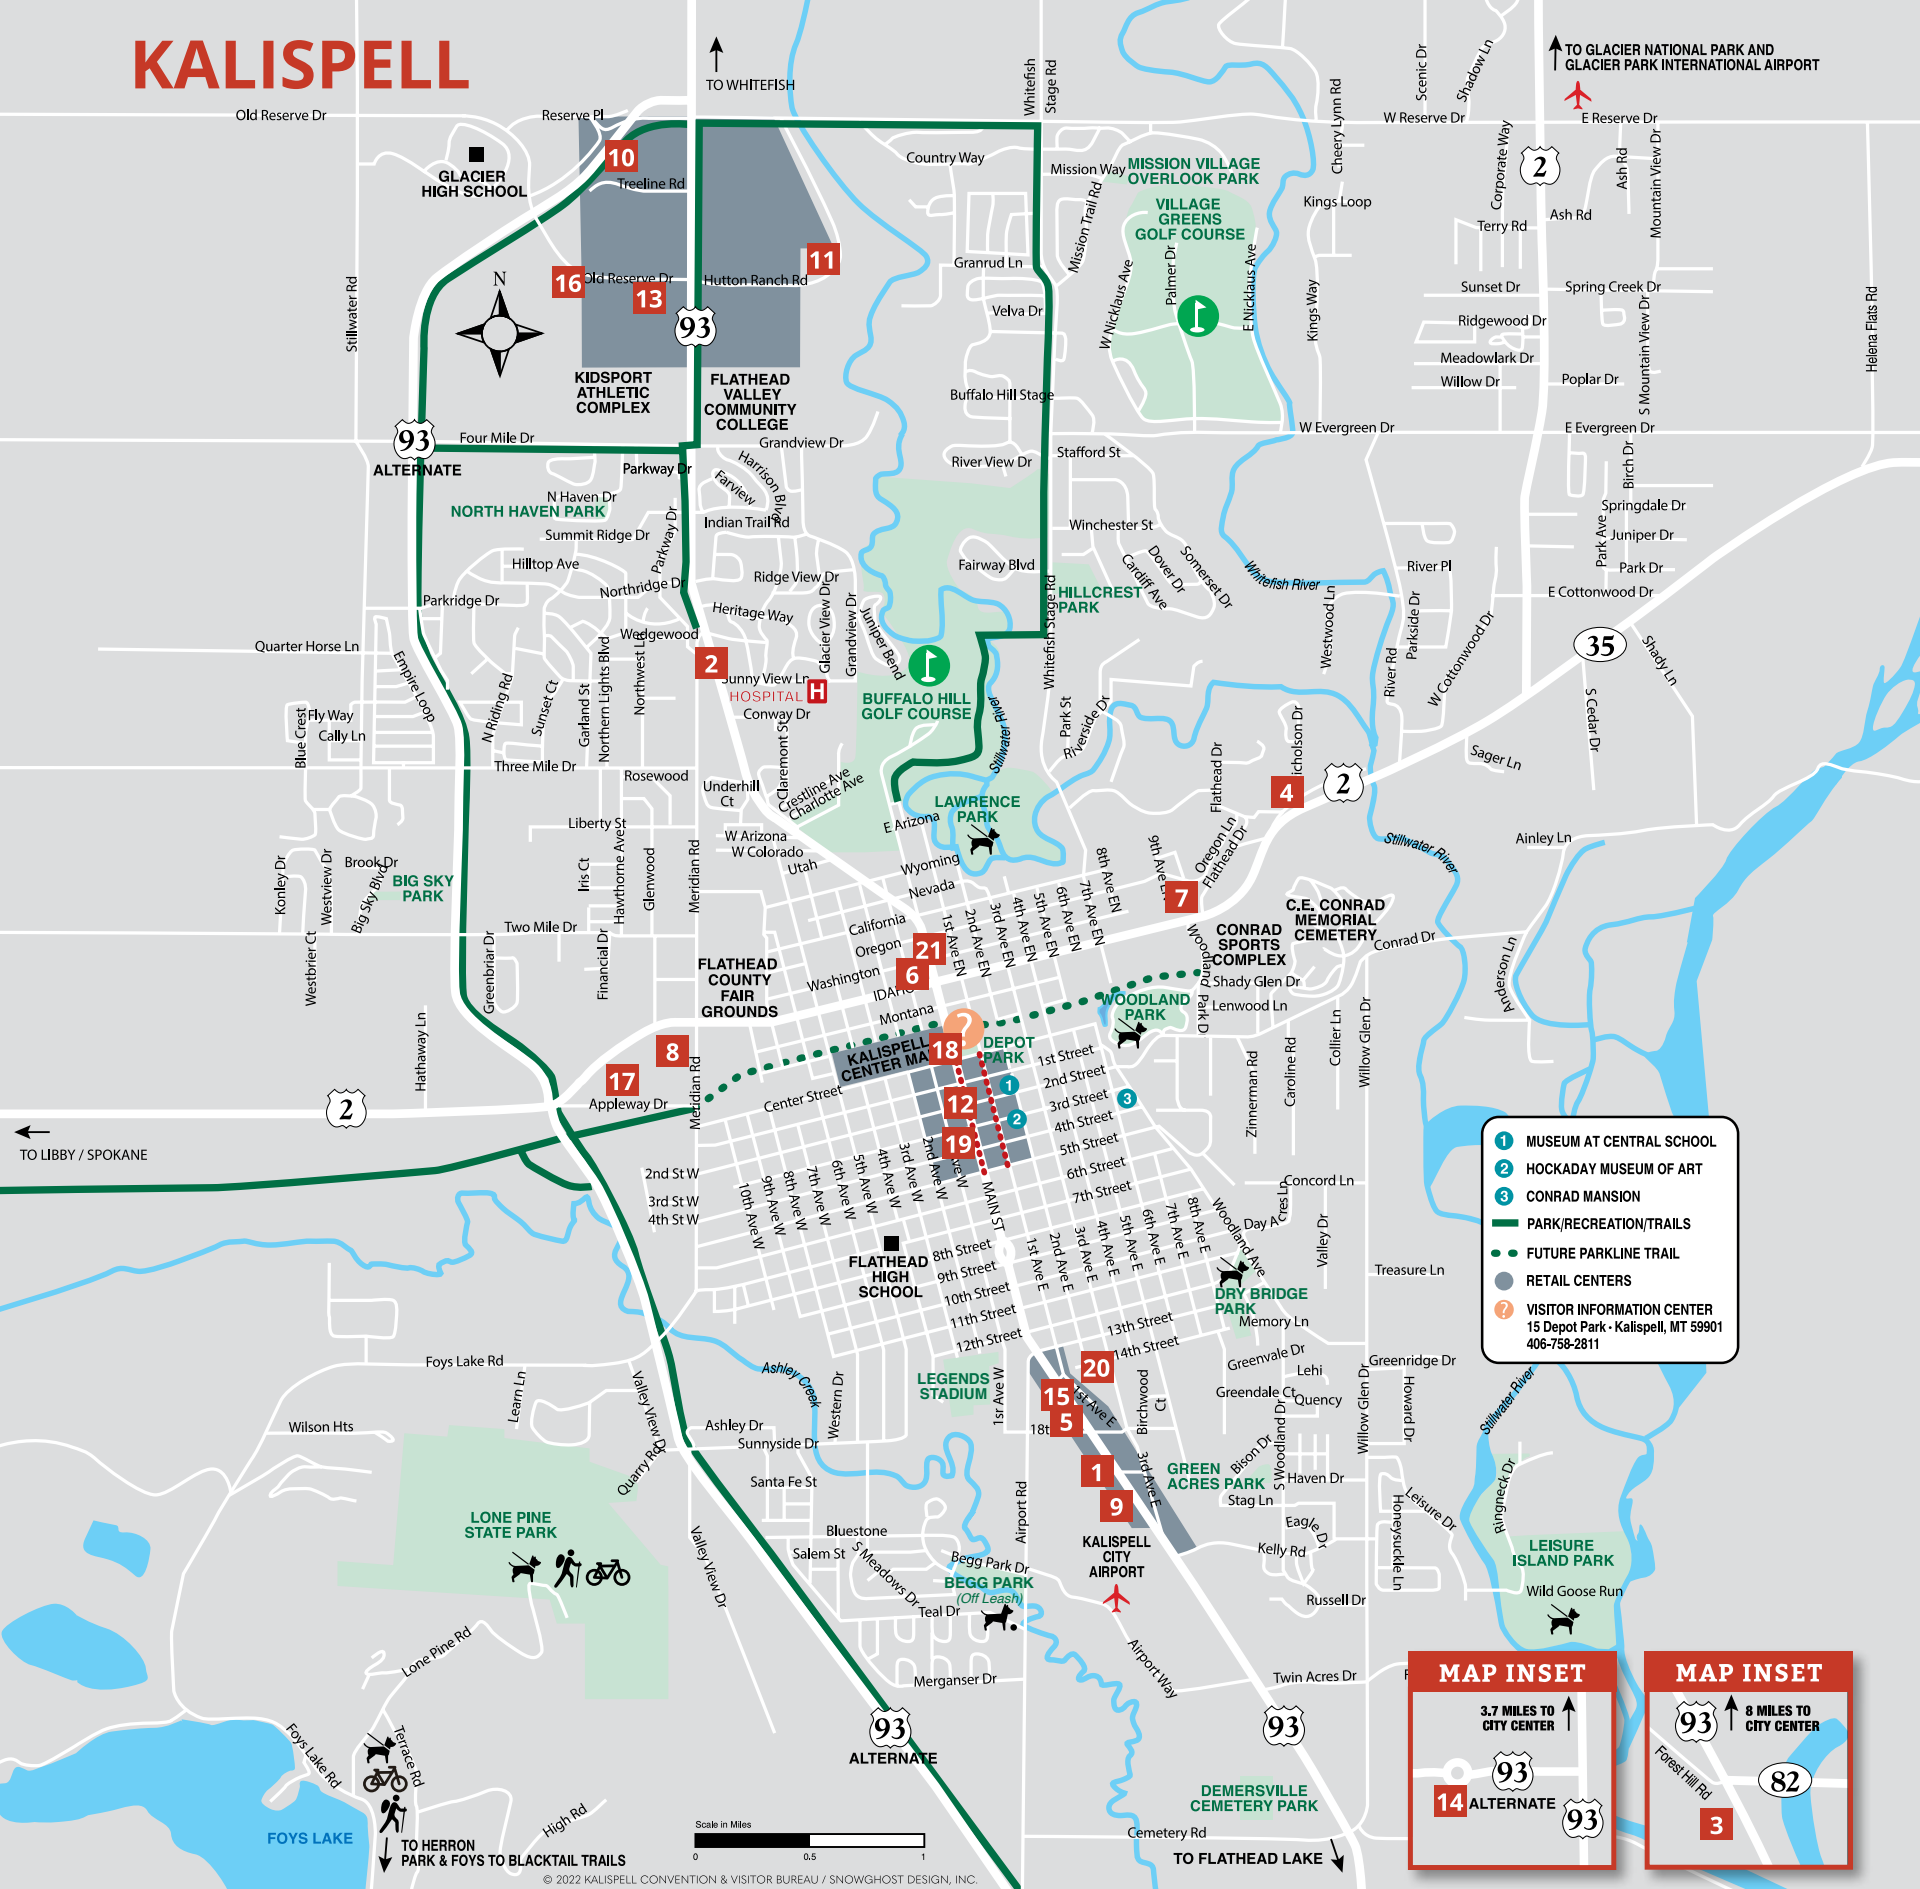

KALISPELL

- | | | | |
|---|----------------------------------|-------------------------------|---|
| 1 Aero Inn | 6 Glacier Ridge Suites | 11 Homewood Suites | 17 Quality Inn |
| 2 America's Best Value Inn | 7 Greenwood Village Inn & Suites | 12 Kalispell Grand Hotel | 18 Red Lion Hotel Kalispell |
| 3 Best Western Plus Flathead Lake Inn & Suites | 8 Hampton Inn | 13 Marriott Springhill Suites | 19 Sherman Lodge at True Water Fly Shop |
| 4 Best Western Plus Kalispell/Glacier Park West | 9 Hilton Garden Inn | 14 Montana Basecamp RV Park | 20 Super 8 |
| 5 Econo Lodge | 10 Holiday Inn Express | 15 Motel 6 | 21 Travelodge |
| | 16 My Place Hotel | | |