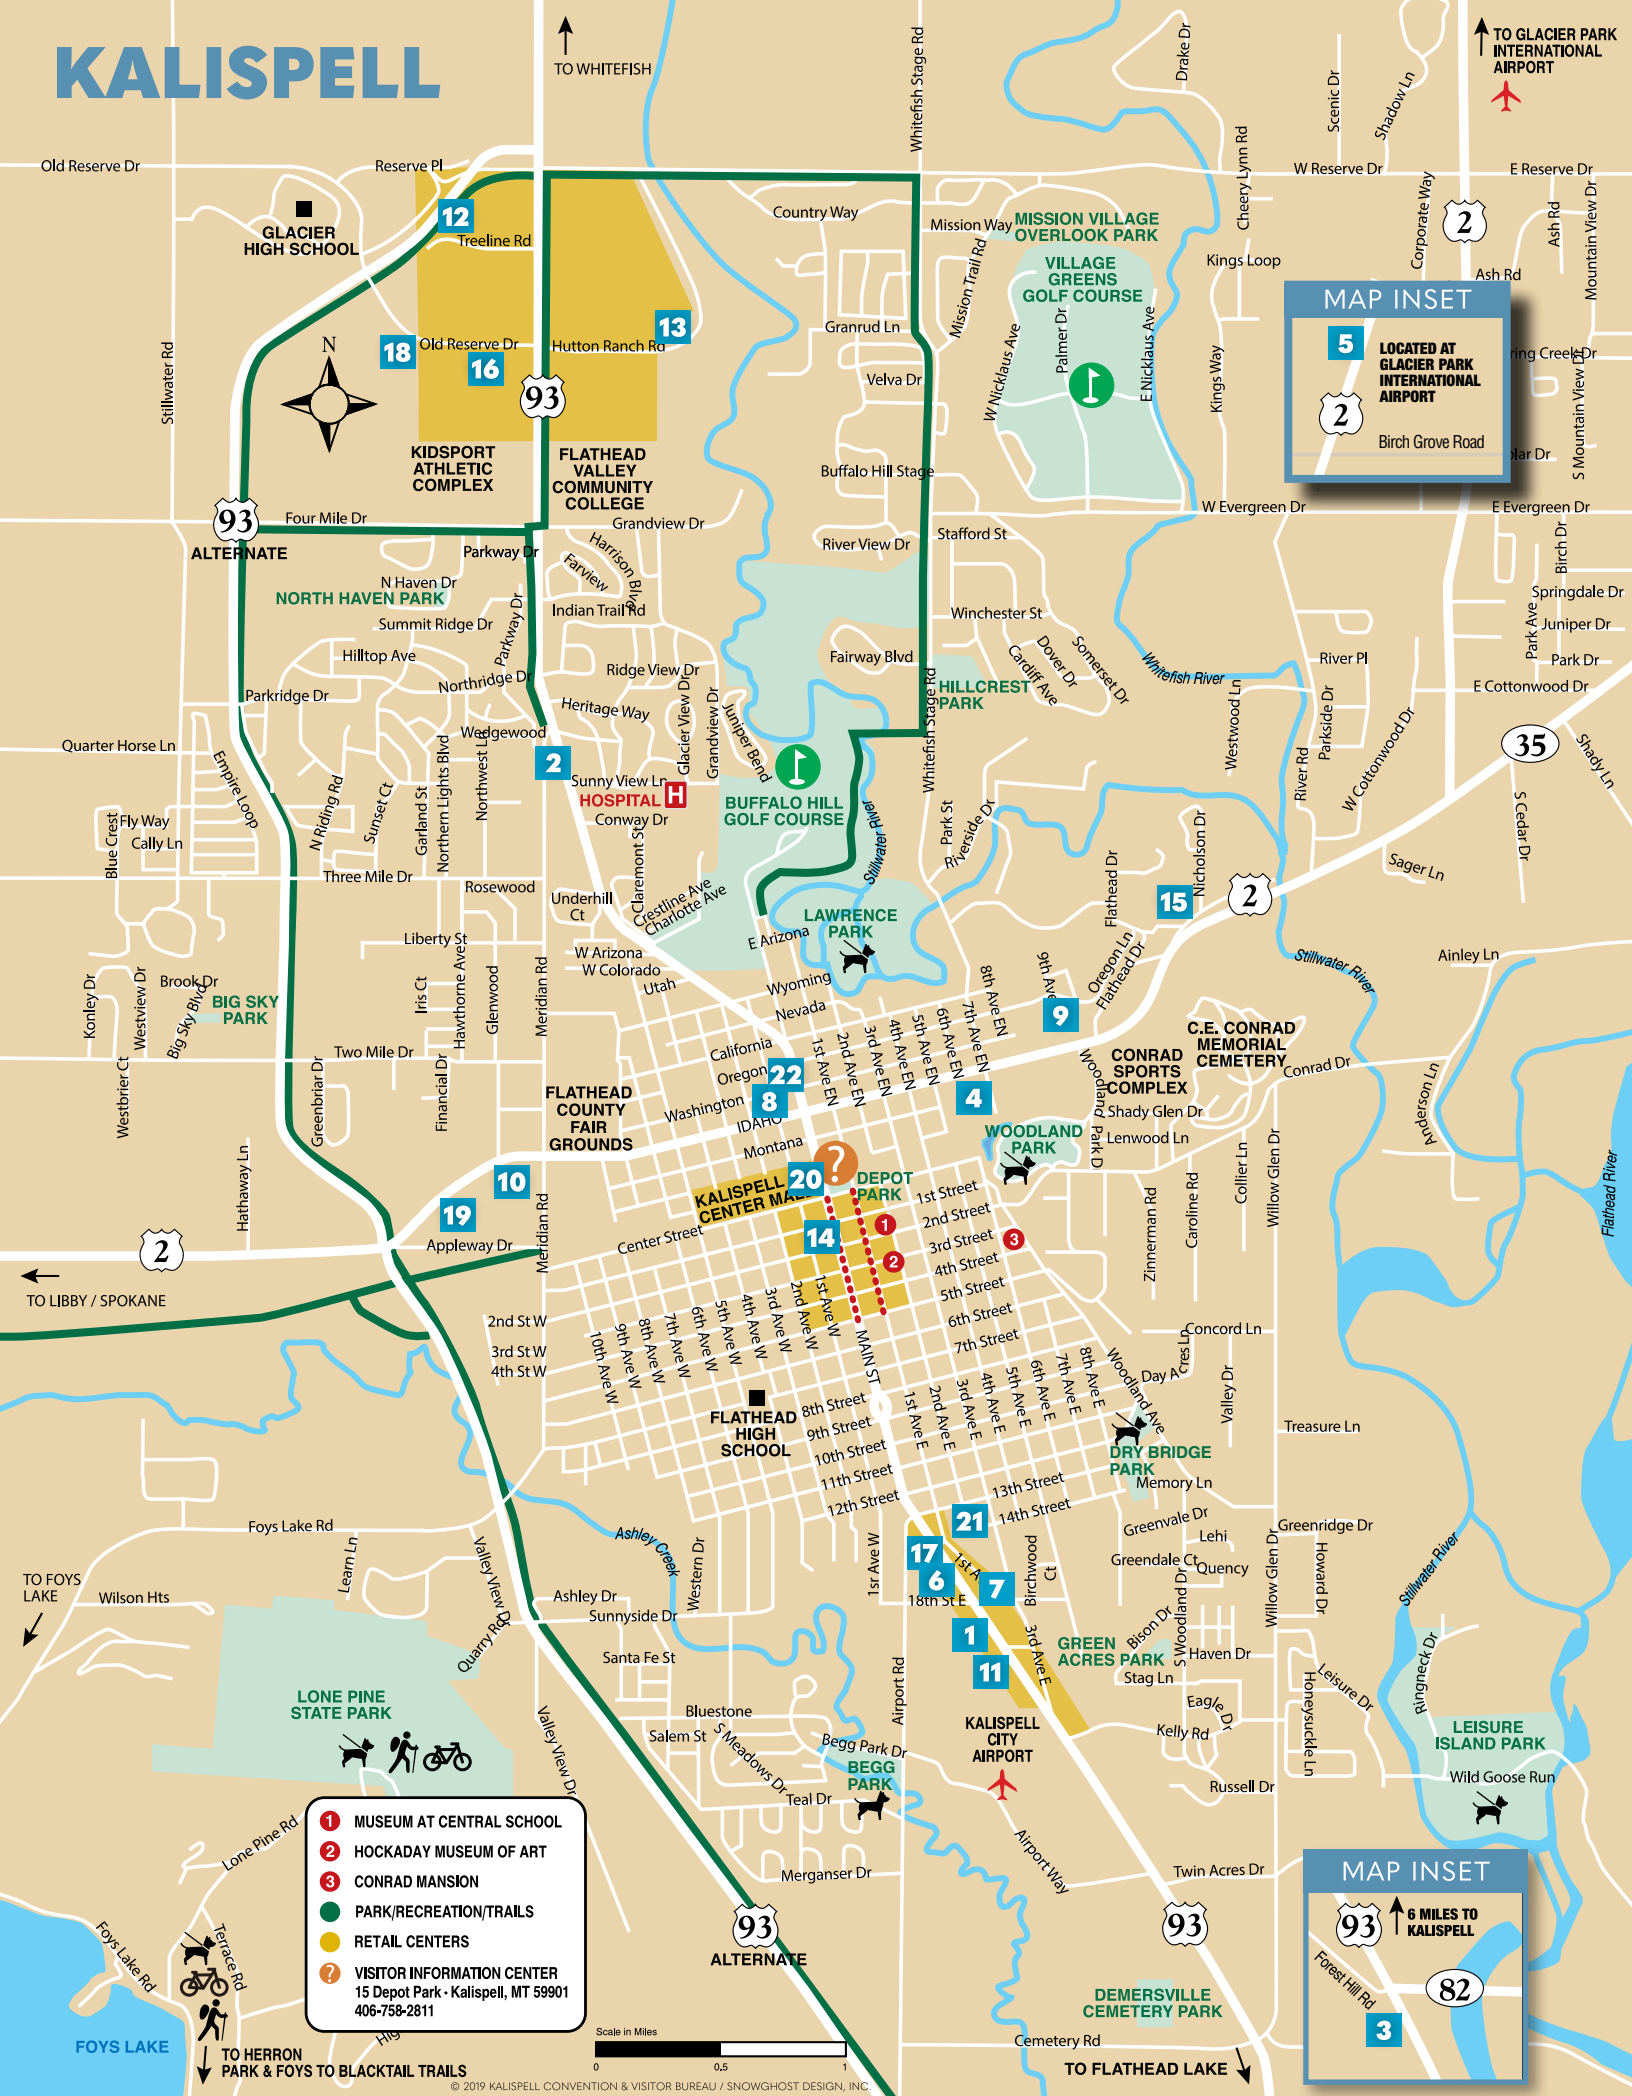

KALISPELL

- | | | | |
|--------------------------------------------------------------------------------------|------------------------------------------------------------------------|-------------------------------------------------------------|-----------------------------------------------------------|
| 1 AERO INN
406-755-3798 | 6 ECONO LODGE
406-752-3467 | 11 HILTON GARDEN INN
406-756-4500 | 17 MOTEL 6
406-952-3206 |
| 2 AMERICA'S BEST VALUE INN
406-756-3222 | 7 FAIRBRIDGE INN & SUITES
406-755-6100 | 12 HOLIDAY INN EXPRESS
406-755-7405 | 18 MY PLACE HOTEL
406-752-4847 |
| 3 BEST WESTERN PLUS
FLATHEAD LAKE INN & SUITES
406-857-2400 | 8 GLACIER RIDGE SUITES
406-752-4333 | 13 HOMWOOD SUITES
406-755-8080 | 19 QUALITY INN
406-755-6700 |
| 4 BLUE & WHITE MOTEL
406-755-4311 | 9 GREENWOOD VILLAGE
INN & SUITES
406-257-7719 | 14 KALISPELL GRAND HOTEL
406-755-8100 | 20 RED LION HOTEL KALISPELL
406-751-5050 |
| 5 COUNTRY INN & SUITES
406-751-9000 | 10 HAMPTON INN
406-755-7900 | 15 LAQUINTA INN & SUITES
406-257-5255 | 21 SUPER 8
406-755-1888 |
| | | 16 MARRIOTT SPRINGHILL SUITES
406-314-6600 | 22 TRAVELODGE
406-755-6123 |