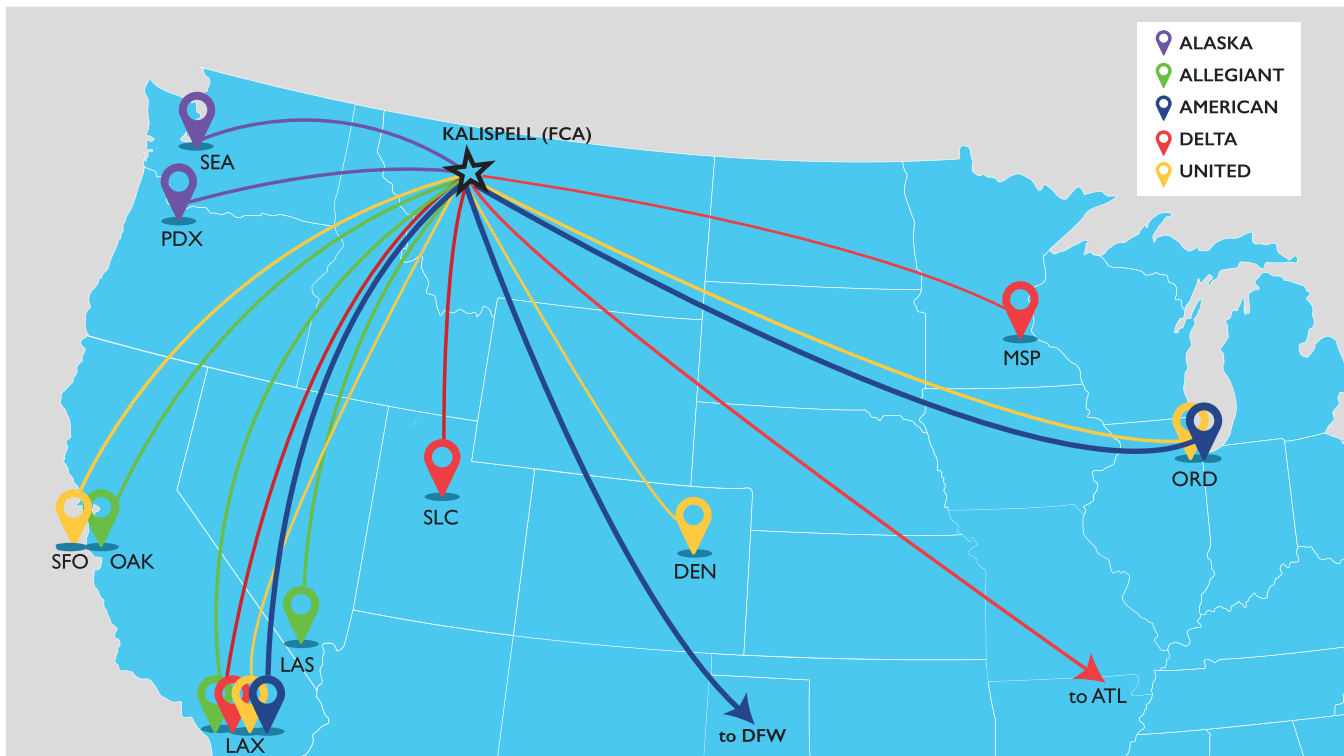

GETTING TO KALISPELL, MONTANA

ALASKA AIRLINES / HORIZON AIR
Year Round to Seattle • 3 Arrivals Daily
Seasonal to Portland • Daily starting in June

ALLEGIANT AIR
Year Round to Las Vegas • Saturday & Thursday
Seasonal to Oakland • Monday & Friday starting in June
Seasonal to Los Angeles • Sunday & Thursday starting in June

AMERICAN AIRLINES
Seasonal to Los Angeles • Daily starting in June
Seasonal to Dallas/Ft Worth • Daily starting in June
Seasonal to Chicago • Daily starting in June

DELTA/SKYWEST
Year Round to Salt Lake City • 3 Arrivals Daily
Year Round to Minneapolis/St. Paul • 1 Arrival Daily
Seasonal to Atlanta • Wednesday & Saturday starting in June
Seasonal to Los Angeles • Saturdays starting in June

UNITED
Year Round to Denver • 2 Arrivals Daily
Seasonal to Chicago • Daily starting in June
Seasonal to San Francisco • Saturdays starting in June
Seasonal to Los Angeles • Daily starting in June

**Information based on the projected 2019 Glacier Park International Airport (FCA) schedule.*